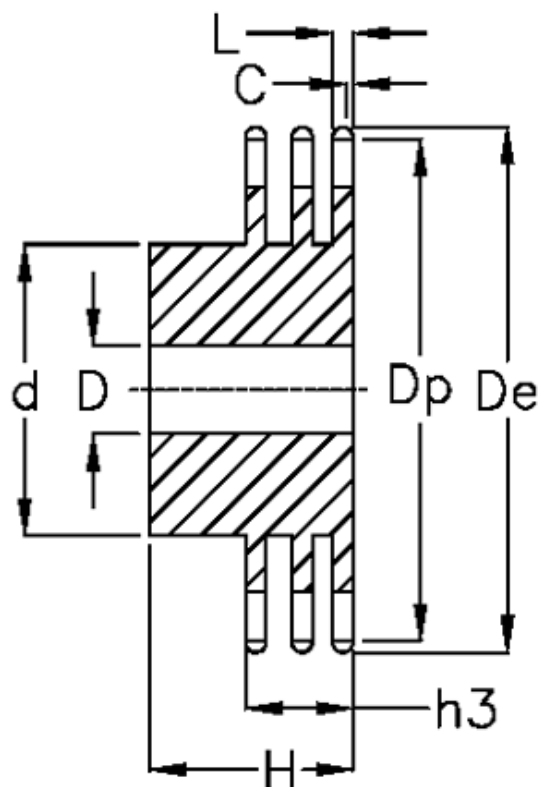

# Data Sheet

Article number: 616013008030

Description: Sprocket 16 B-3 Z=30 triplex  
predrilled

## Measures

C = 2.5  
d = \*130  
D =  $30 \pm 0,5$

De = 254  
Dp = 243

For chain size = 1" x 17,02 mm

For chain type = 16 B-3

H = 100

h3 = 79.6

L = 15.8

Number of teeth = 30